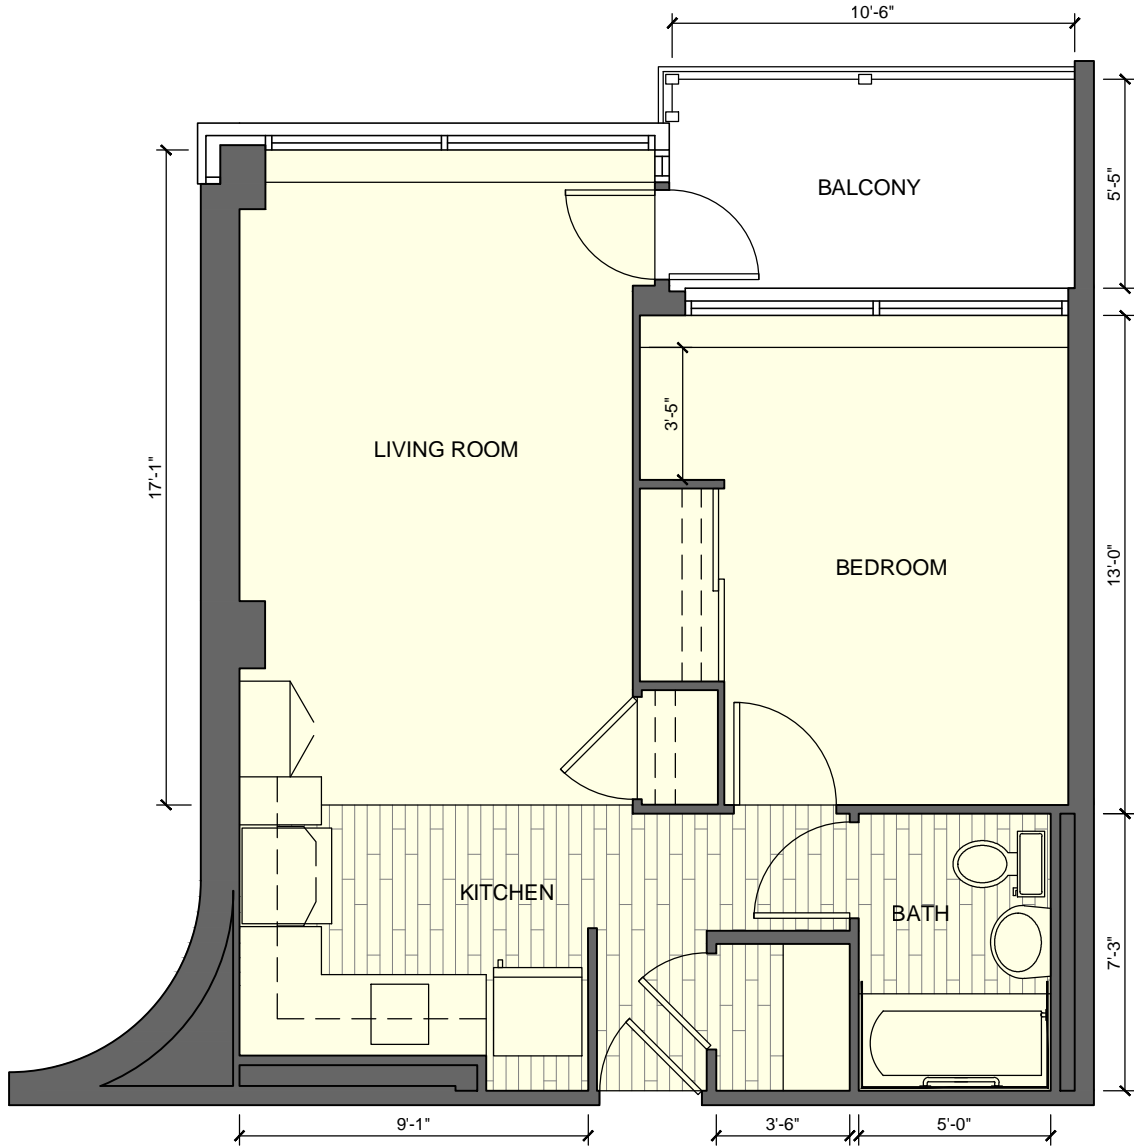

SHEPHERD MANOR

Seniors' Apartments
125 Bonis Ave. Scarborough Ontario, M1T 3R8

One Bedroom (470 ft²)
Apartment Numbers: 17, 24