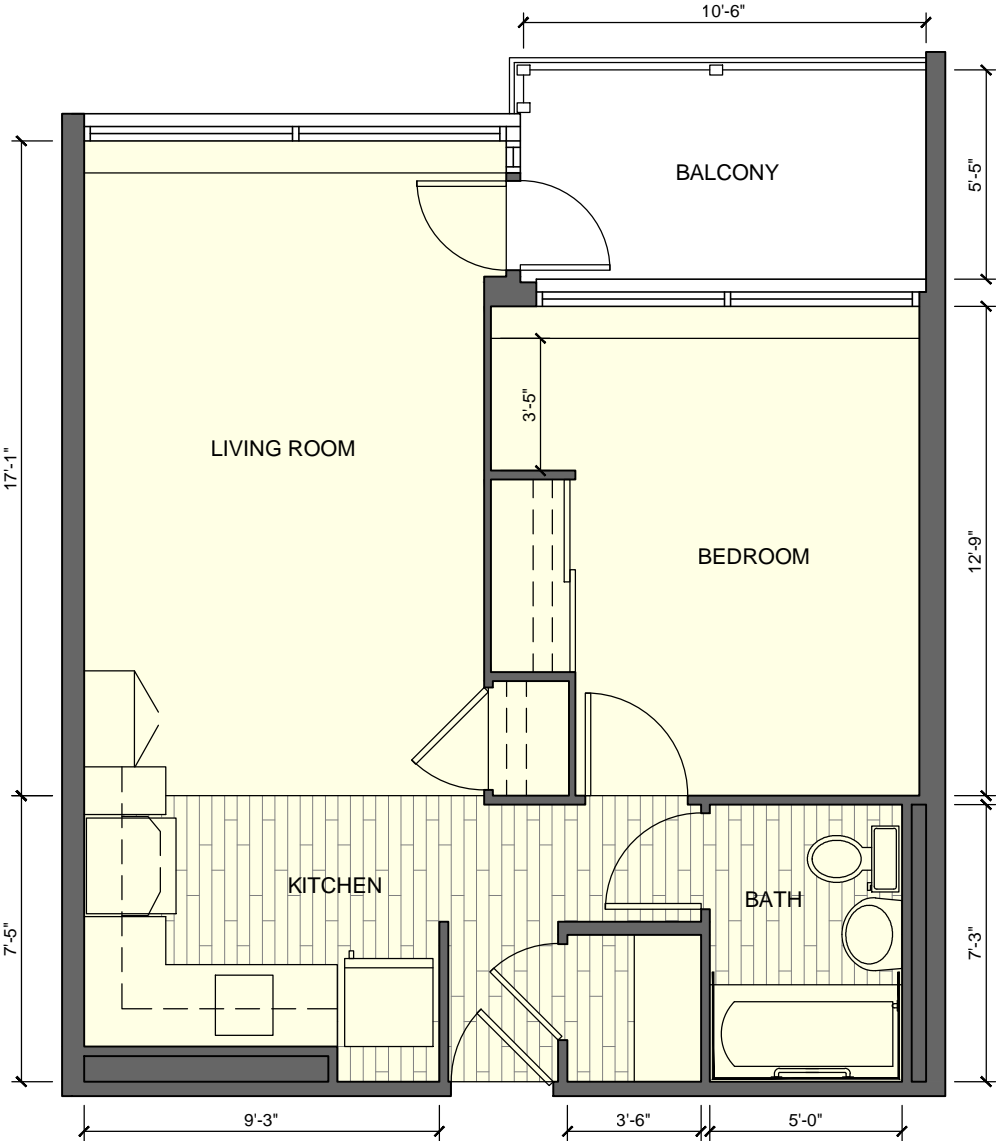

SHEPHERD MANOR

Seniors' Apartments

125 Bonis Ave. Scarborough Ontario, M1T 3R8

One Bedroom (476 ft²)

Apartment Numbers: 05, 10, 11, 12, 14, 15, 21, 22, 23