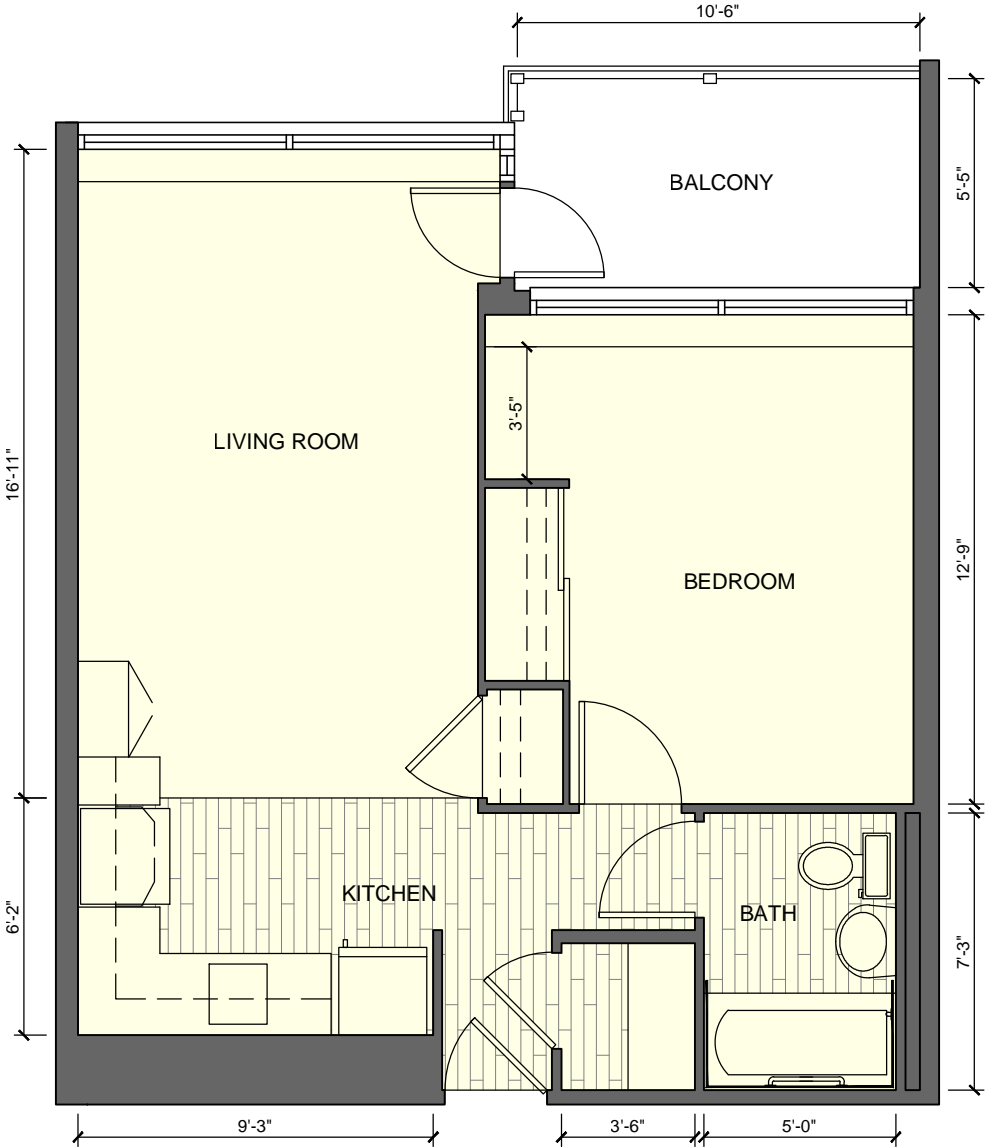

SHEPHERD MANOR

Seniors' Apartments
125 Bonis Ave. Scarborough Ontario, M1T 3R8

One Bedroom (468 ft²)
Apartment Numbers: 03, 13, 20