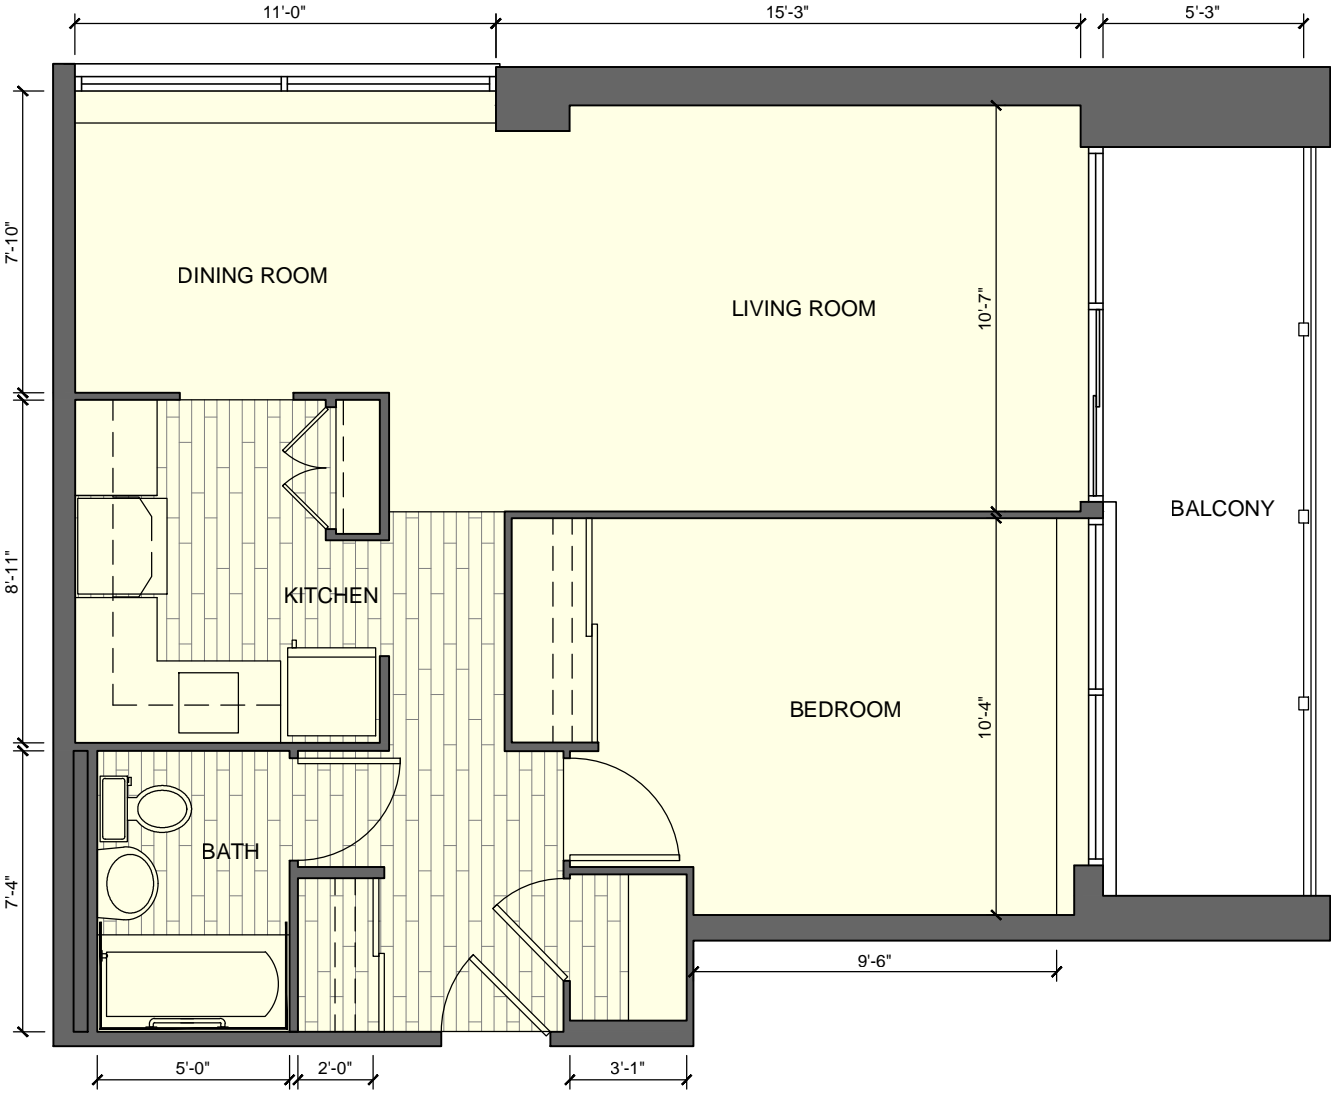

# SHEPHERD MANOR

Seniors' Apartments  
125 Bonis Ave. Scarborough Ontario, M1T 3R8

**One Bedroom (592 ft<sup>2</sup>)**  
Apartment Numbers: 07, 16, 25