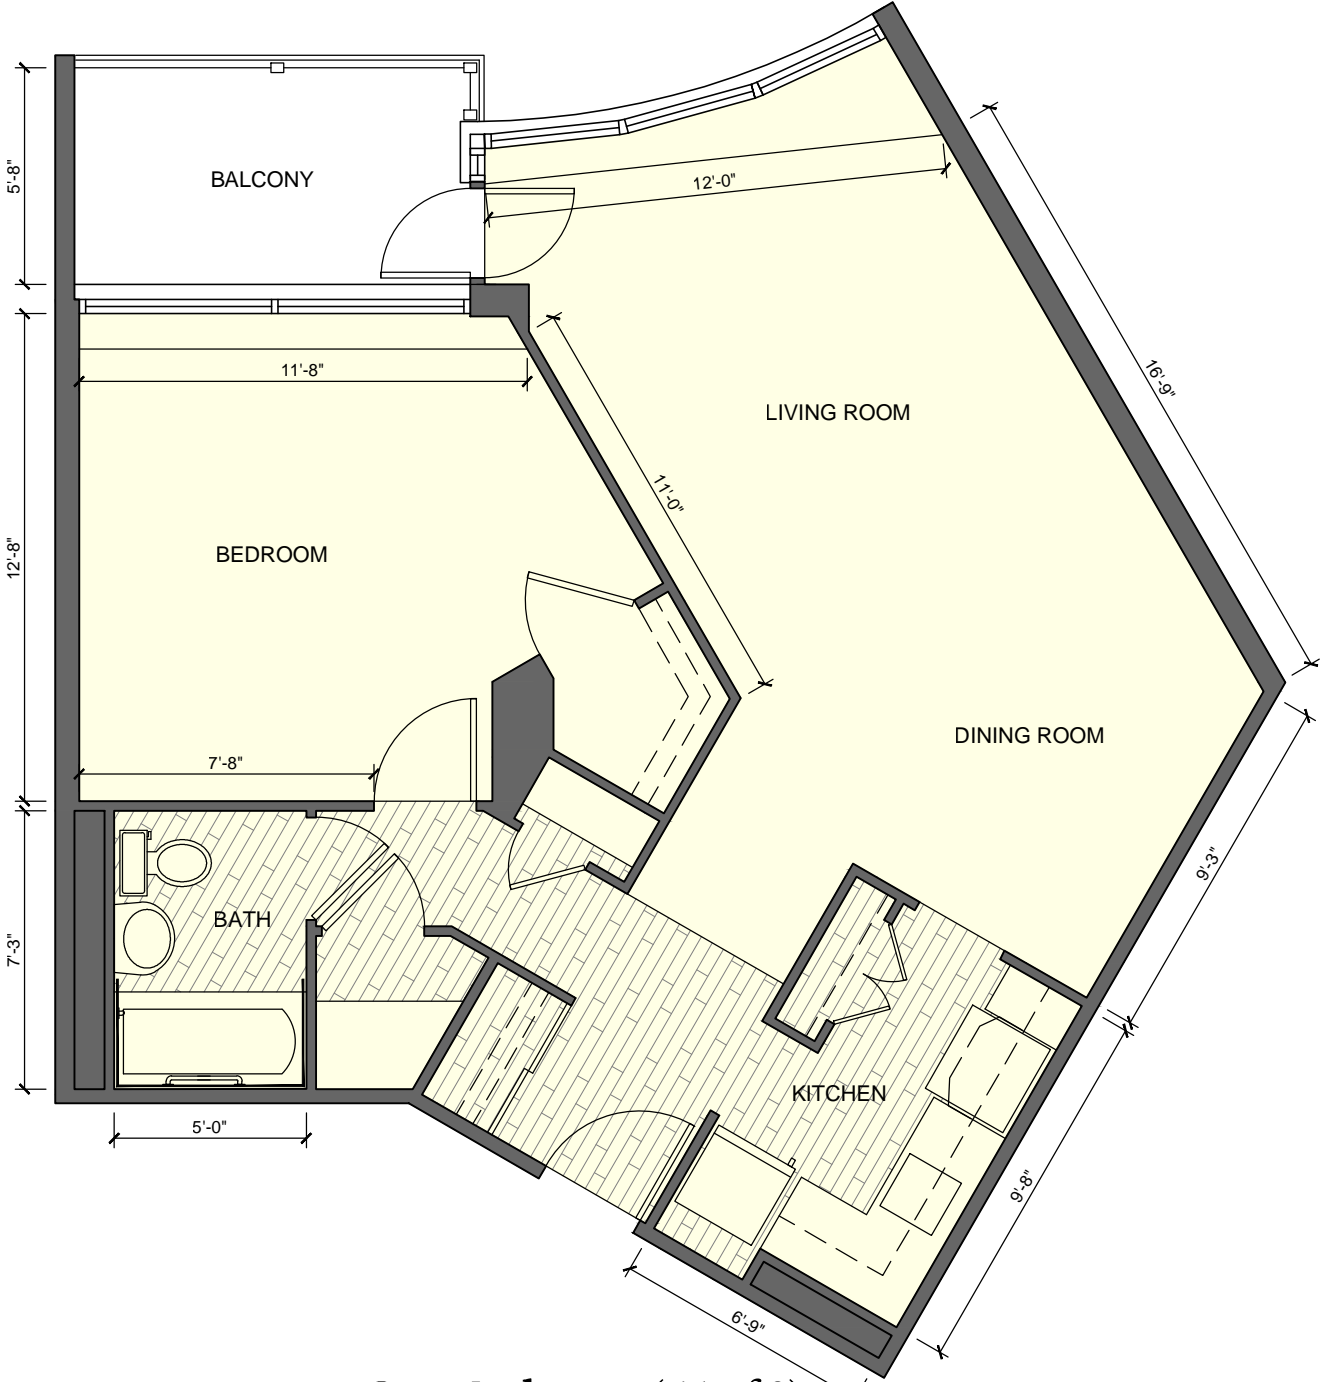

# SHEPHERD MANOR

## Seniors' Apartments

125 Bonis Ave. Scarborough Ontario, M1T 3R8

**One Bedroom (667 ft<sup>2</sup>)**  
**Apartment Numbers: 02**