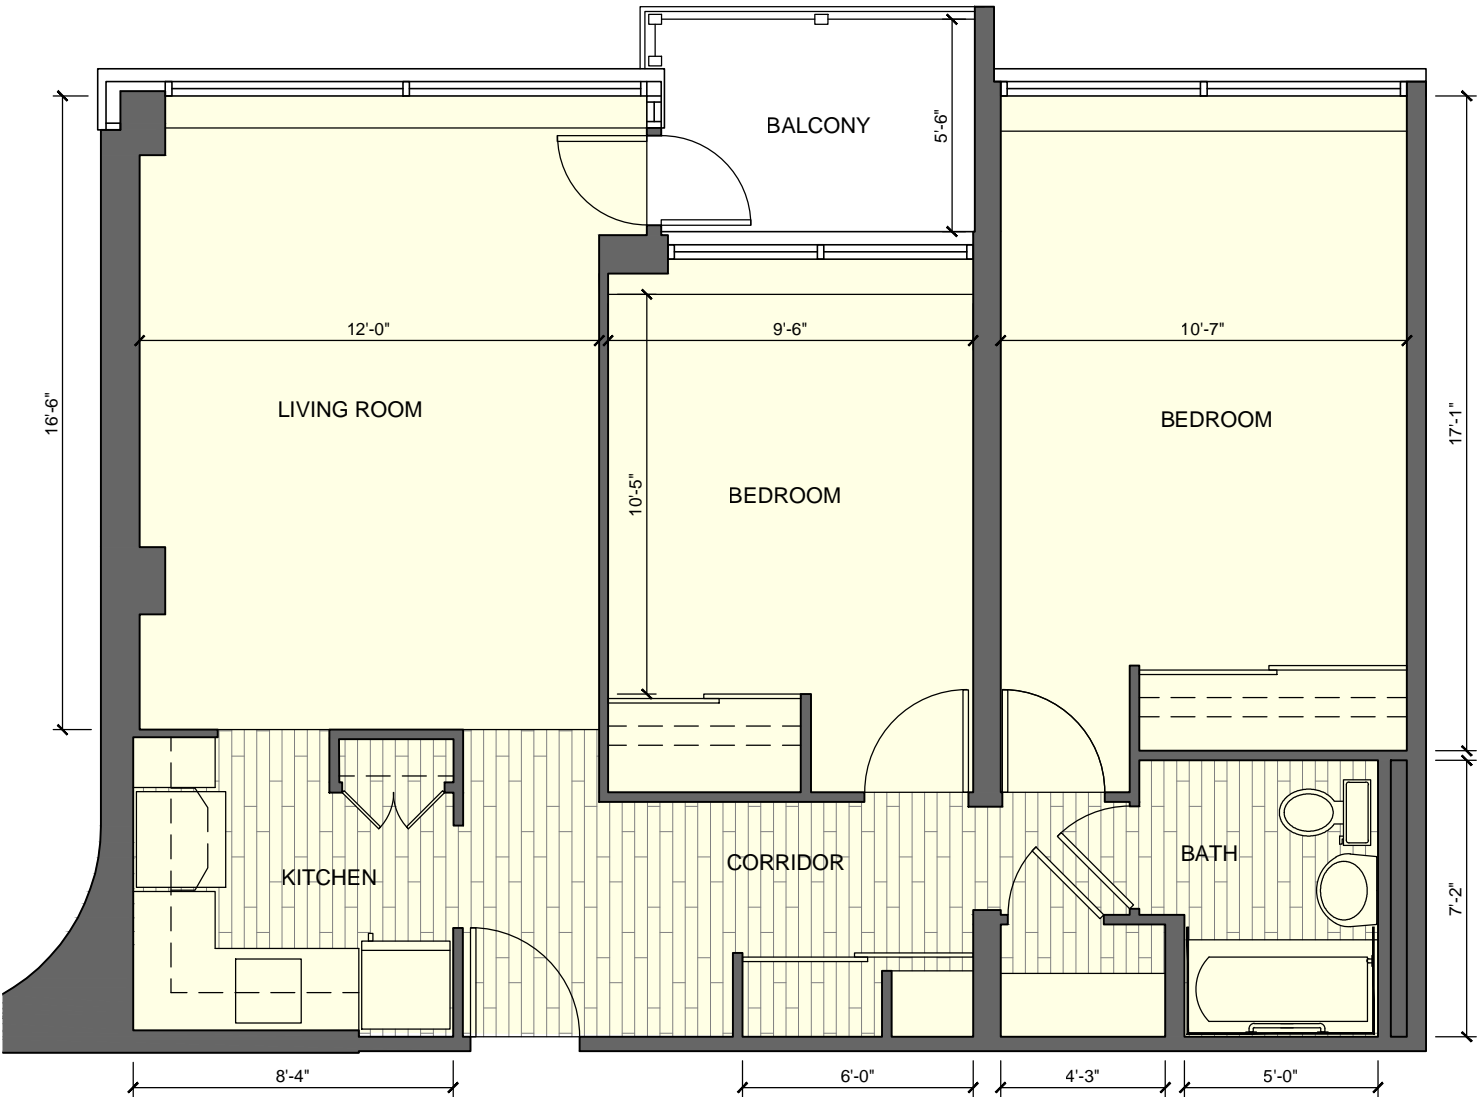

SHEPHERD MANOR

Seniors' Apartments
125 Bonis Ave. Scarborough Ontario, M1T 3R8

Two Bedroom (742 ft²)
Apartment Numbers: 06