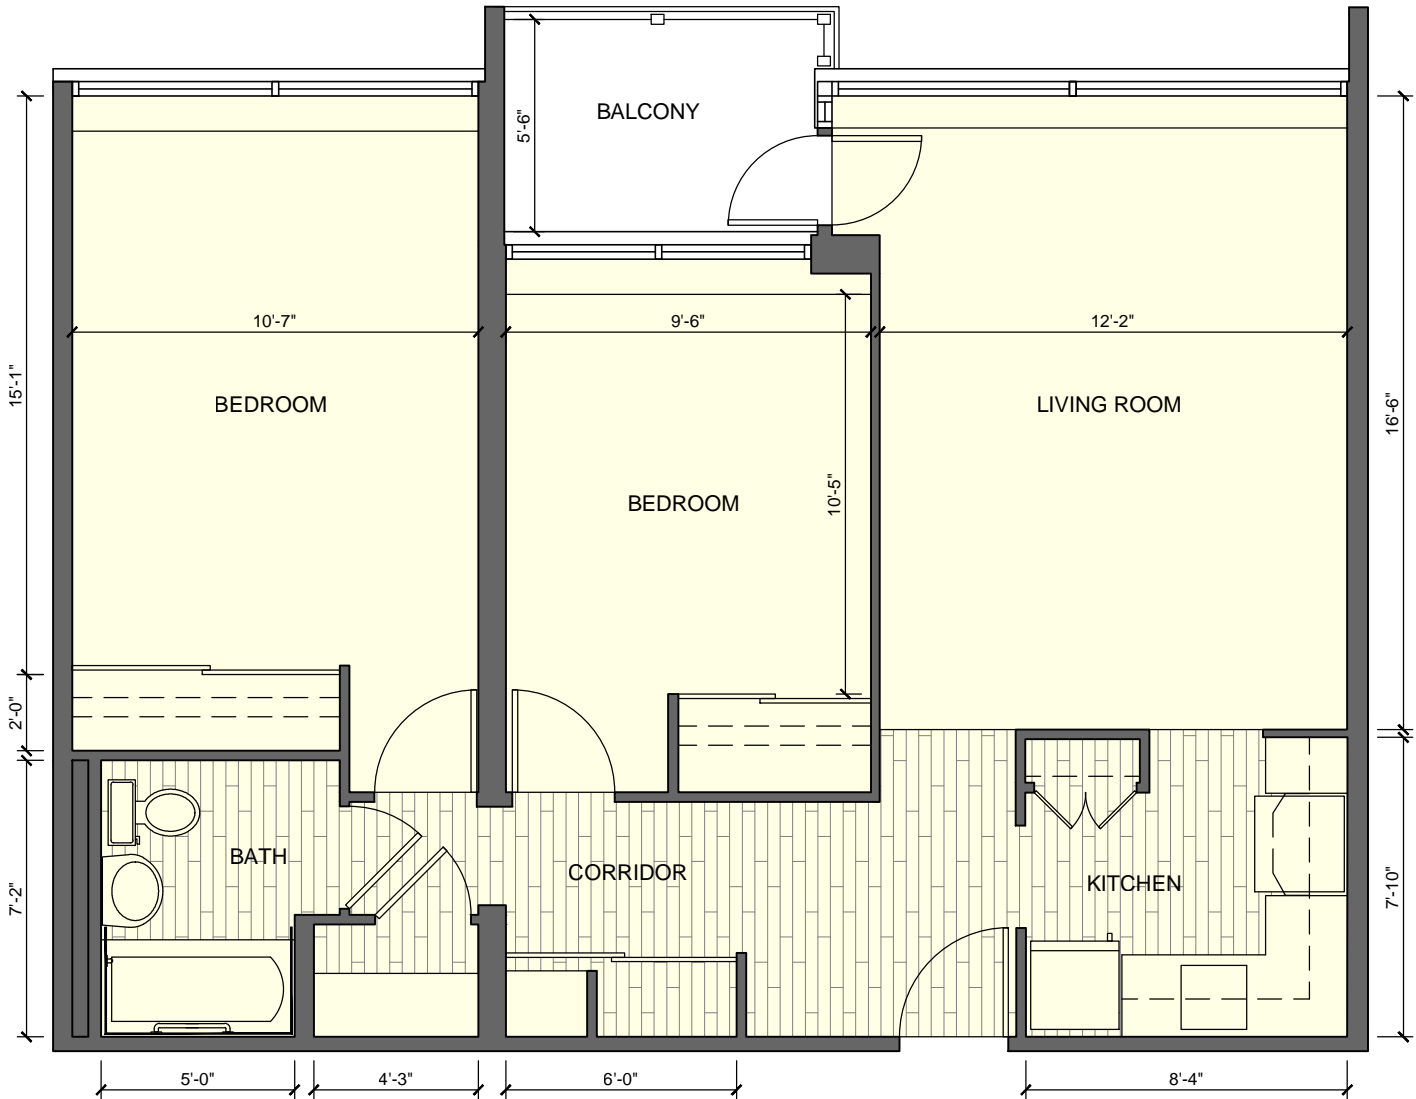

SHEPHERD MANOR

Seniors' Apartments
125 Bonis Ave. Scarborough Ontario, M1T 3R8

Two Bedroom (742 ft²)
Apartment Numbers: 04