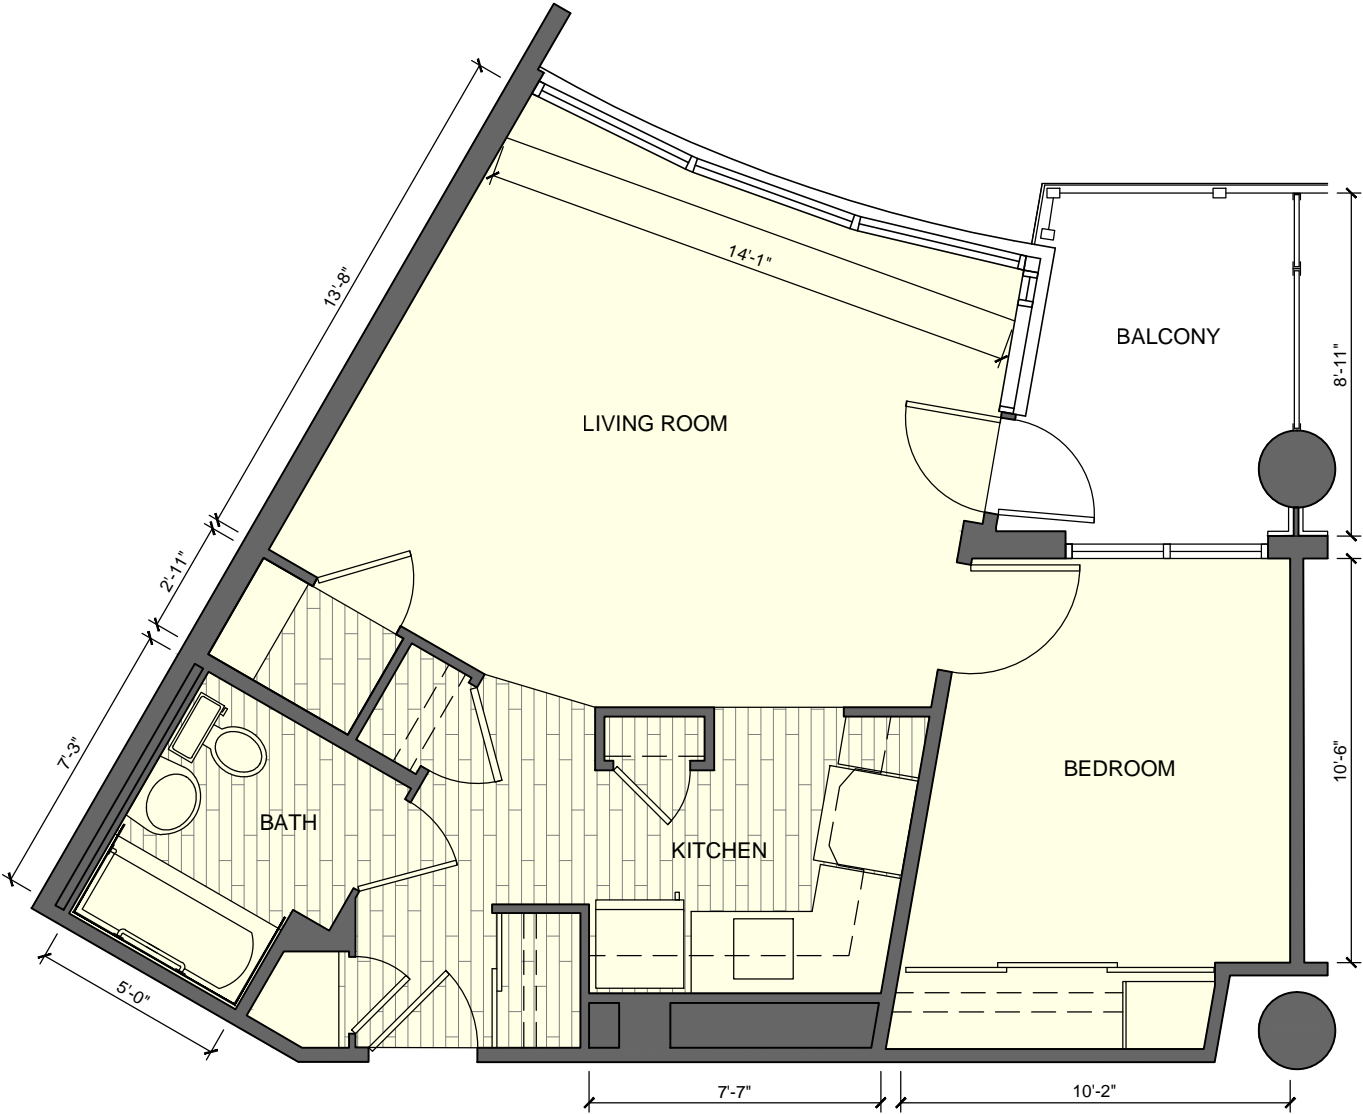

SHEPHERD MANOR

Seniors' Apartments

125 Bonis Ave. Scarborough Ontario, M1T 3R8

One Bedroom (506 ft²)
Apartment Numbers: 18