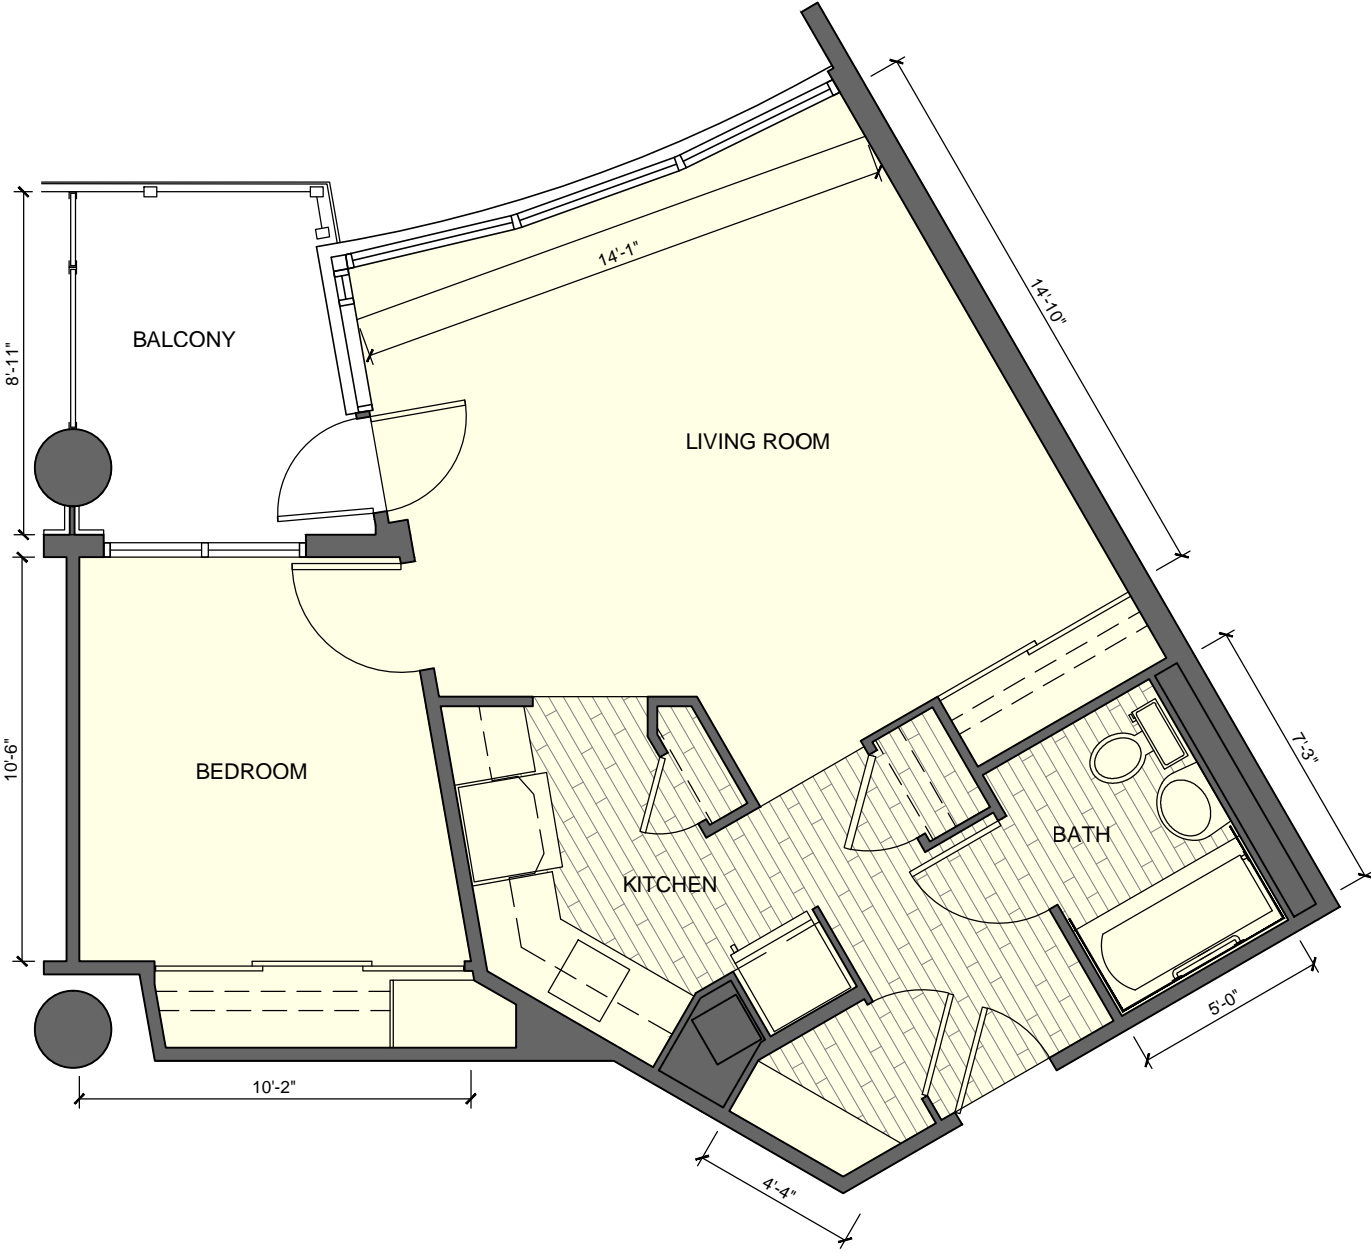

# SHEPHERD MANOR

Seniors' Apartments  
125 Bonis Ave. Scarborough Ontario, M1T 3R8

**One Bedroom (527 ft<sup>2</sup>)**  
Apartment Numbers: 08